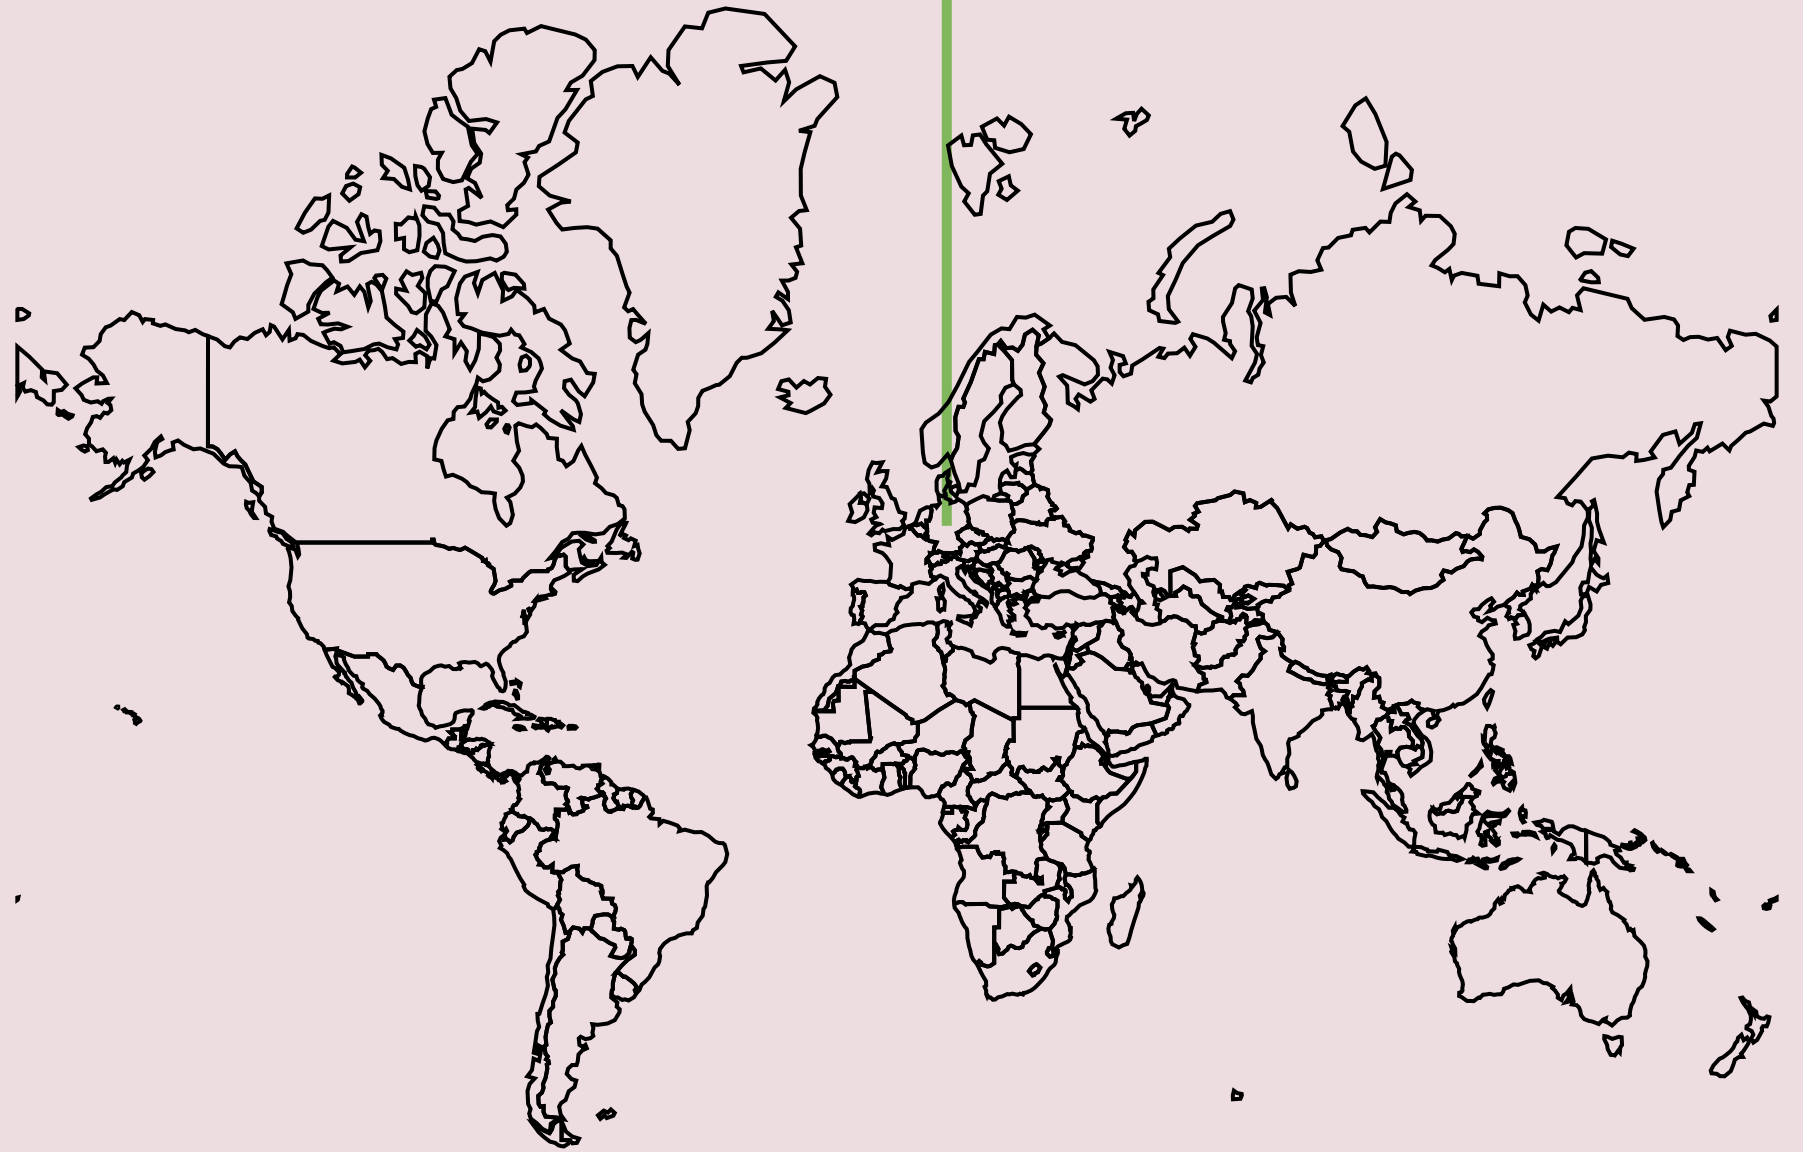

EFA 2025 Fistball Women's European Champions' Cup Indoor

Click on website and map at bottom. For all events visit gbud.in/w7f

Months

J

F

M

A

M

J

J

A

S

O

N

D

Sports

EFA 2025 Fistball Women's European Champions' Cup Indoor

Fistball

Germany

Fri, 3 Jan to Sun, 5 Jan

Website : Not Available

Open Street Map

Google Map

<< Jan >>

Su	M	T	W	T	F	Sa
			1	2	3	4
5	6	7	8	9	10	11
12	13	14	15	16	17	18
19	20	21	22	23	24	25
26	27	28	29	30	31	

<https://gbud.in/w7f>